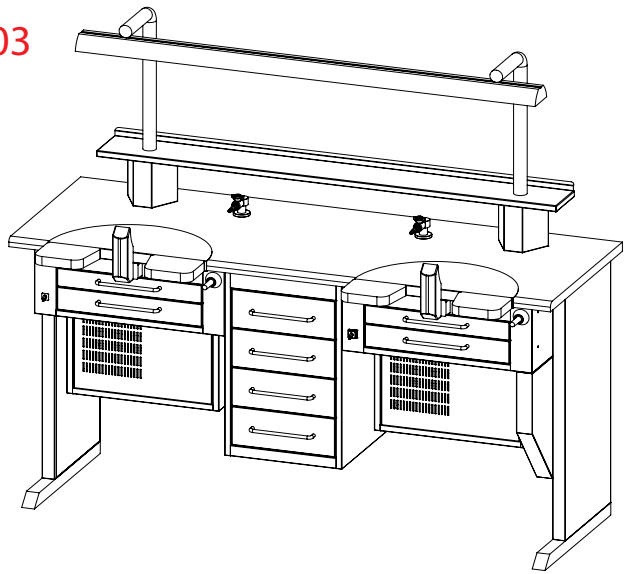

TECHNICIAN WORKBENCH PRICE LIST 2019

WB-V01

2 Central Drawers
Right or left side 4 Storage Drawers
Air syringe
Gas faucet
With Vacuum

1110 600 890

LAMINATE TOP

COMPACT LAMINATE TOP (HPL)

CORIAN TOP

Regular Soft Closing

WB-V02

2 Central Drawers
8 Storage Drawers
Air syringe
Gas faucet
With Vacuum

1478 600 890

LAMINATE TOP

COMPACT LAMINATE TOP (HPL)

CORIAN TOP

Regular Soft Closing

WB-V03

2 Central Drawers on each side
4 Storage Drawers
Air syring
Gas faucet
With 2 side vacuum

1710 600 890

LAMINATE TOP

COMPACT LAMINATE TOP (HPL)

CORIAN TOP

Regular

Soft Closing

WB-V04

2 Central Drawers on eachside
8 Storage Drawers
Air syring
Gas faucet
With 2 side vacuum

2078 600 890

LAMINATE TOP

COMPACT LAMINATE TOP (HPL)

CORIAN TOP

WB-01

1 Central Drawer
Right or left side 4 Storage Drawers
Air syring, Gas faucet, Barometer, Air Regulator
With Vacuum