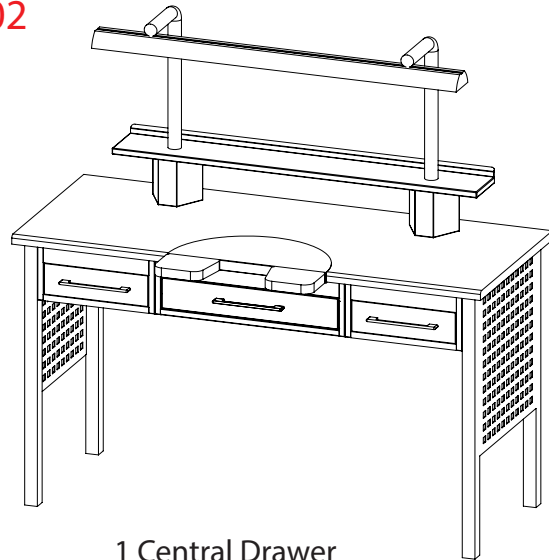

1710 600 890

LAMINATE TOP

COMPACT LAMINATE TOP (HPL)

CORIAN TOP

Regular

Soft Closing

WB-04

1 Central Drawer on each side
8 Storage Drawers
Air syring, Gas faucet, Barometer, Air Regulator
With Vacuum

2020 600 890

LAMINATE TOP

COMPACT LAMINATE TOP (HPL)

CORIAN TOP

WB-B01

1 Drawer
Right or left side 4 Storage Drawers
Air syringe
Without Vacuum

1110 600 890

LAMINATE TOP

COMPACT LAMINATE TOP (HPL)

CORIAN TOP

Regular

Soft Closing

WB-B02

1 Central Drawer
2 Storage Drawers
Air syringe
Without Vacuum

1478 600 890

LAMINATE TOP