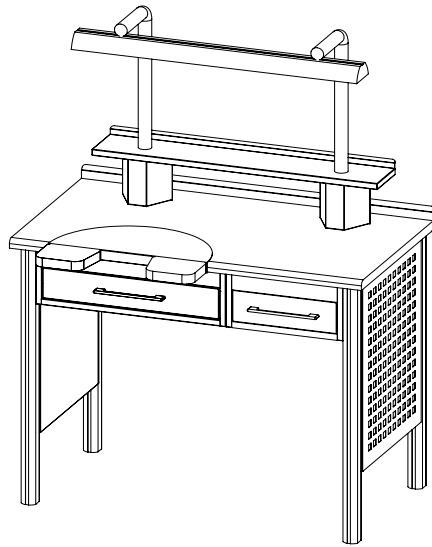

1710 600 890

LAMINATE TOP

COMPACT LAMINATE TOP (HPL)

CORIAN TOP

Regular

Soft Closing

WB-04

1 Central Drawer on each side
8 Storage Drawers
Air syring, Gas faucet, Barometer, Air Regulator
With Vacuum

2020 600 890

LAMINATE TOP

COMPACT LAMINATE TOP (HPL)

CORIAN TOP

WB-B01

1 Drawer
Right or left side 4 Storage Drawers
Air syringe
Without Vacuum

1110 600 890

LAMINATE TOP