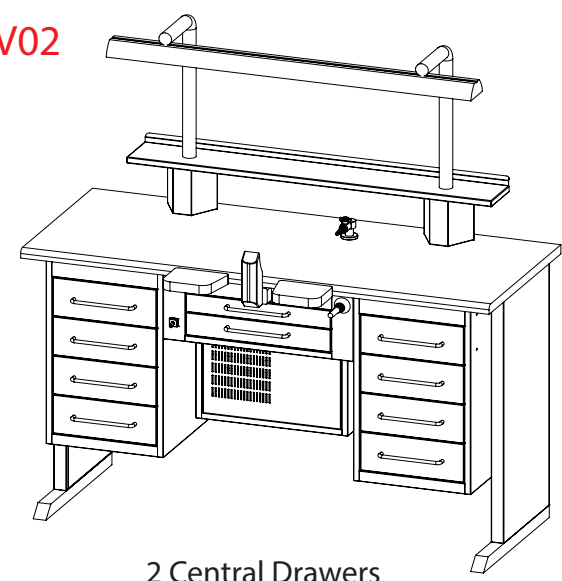

TECHNICIAN WORKBENCH PRICE LIST 2019

WB-V01

2 Central Drawers
Right or left side 4 Storage Drawers
Air syringe
Gas faucet
With Vacuum

1110 600 890

LAMINATE TOP

COMPACT LAMINATE TOP (HPL)

CORIAN TOP

Regular Soft Closing

WB-V02

2 Central Drawers
8 Storage Drawers
Air syringe
Gas faucet
With Vacuum

1478 600 890

LAMINATE TOP

COMPACT LAMINATE TOP (HPL)

CORIAN TOP

Regular Soft Closing

WB-V03