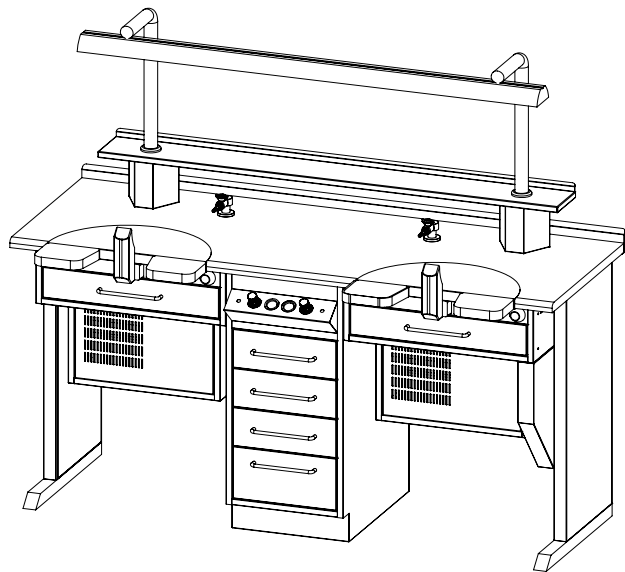

TECHNICIAN WORKBENCH PRICE LIST 2019

WB-V01

2 Central Drawers
Right or left side 4 Storage Drawers
Air syringe
Gas faucet
With Vacuum

1110 600 890

LAMINATE TOP

COMPACT LAMINATE TOP (HPL)

CORIAN TOP

Regular Soft Closing

WB-V02

2 Central Drawers
8 Storage Drawers
Air syringe
Gas faucet
With Vacuum

1478 600 890

LAMINATE TOP

COMPACT LAMINATE TOP (HPL)

CORIAN TOP

Regular Soft Closing

WB-V03