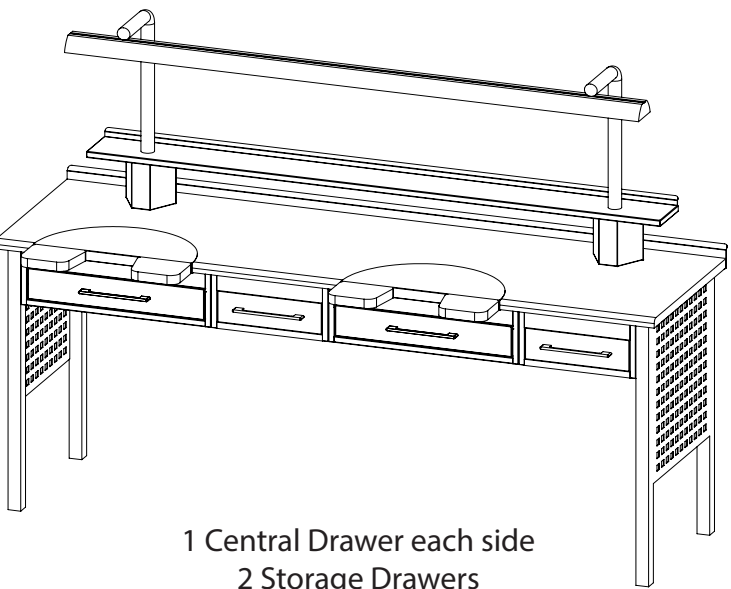

COMPACT LAMINATE TOP (HPL)

CORIAN TOP

Regular

Soft Closing

WB-B02

1 Central Drawer
2 Storage Drawers
Air syringe
Without Vacuum

1478 600 890

LAMINATE TOP

COMPACT LAMINATE TOP (HPL)

CORIAN TOP

Regular

Soft Closing

WB-B03

1 Central Drawer each side
1 Storage Drawers
Air syring
Without Vacuum

1710 600 890

LAMINATE TOP

COMPACT LAMINATE TOP (HPL)

CORIAN TOP

Regular Soft Closing

WB-B04

1 Central Drawer each side
2 Storage Drawers
Air syring
Without Vacuum

2078 600 890

LAMINATE TOP

COMPACT LAMINATE TOP (HPL)