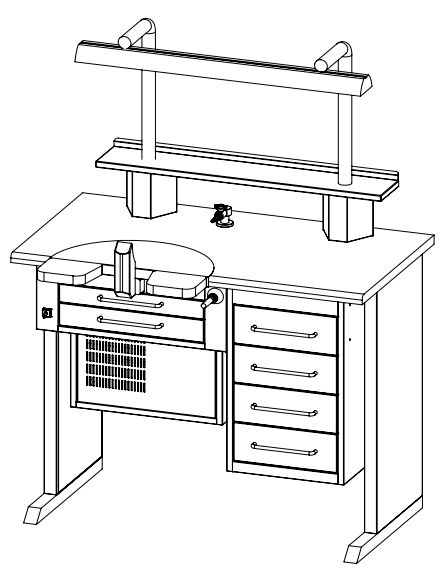

TECHNICIAN WORKBENCH PRICE LIST 2019

WB-V01

2 Central Drawers
Right or left side 4 Storage Drawers
Air syringe
Gas faucet
With Vacuum

1110 600 890

LAMINATE TOP

COMPACT LAMINATE TOP (HPL)

CORIAN TOP

Regular Soft Closing

WB-V02

2 Central Drawers
8 Storage Drawers
Air syringe
Gas faucet
With Vacuum

1478 600 890

LAMINATE TOP

COMPACT LAMINATE TOP (HPL)

CORIAN TOP

Regular Soft Closing

WB-V03