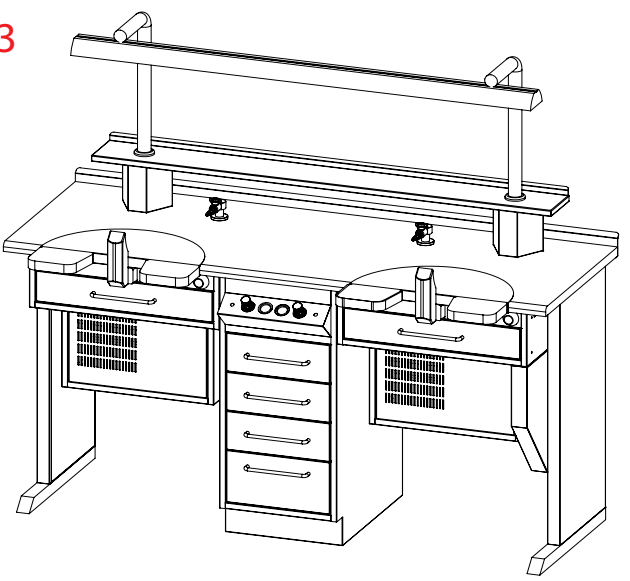

1360 600 890

LAMINATE TOP

COMPACT LAMINATE TOP (HPL)

CORIAN TOP

Regular

Soft Closing

WB-03

1 Central Drawers on each side
4 Storage Drawers
Air syring, Gas faucet, Barometer, Air Regulator
With Vacuum