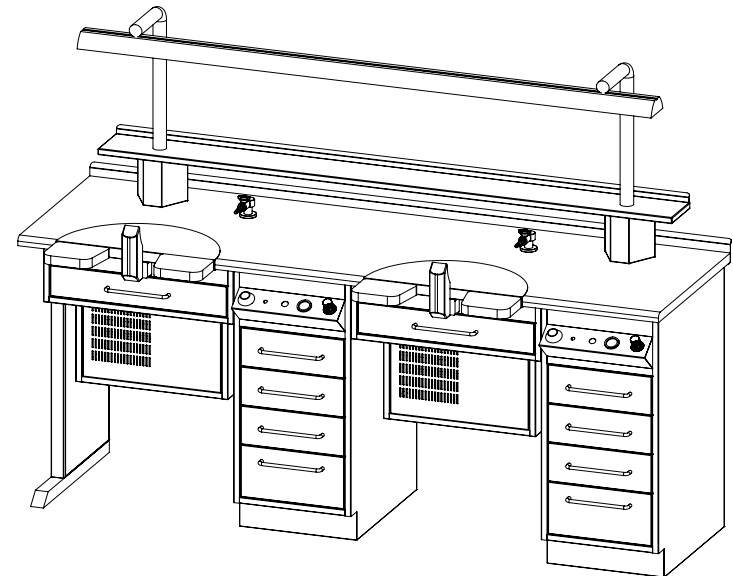

TECHNICIAN WORKBENCH PRICE LIST 2019

WB-V01

2 Central Drawers
Right or left side 4 Storage Drawers
Air syringe
Gas faucet
With Vacuum

1110 600 890

LAMINATE TOP

COMPACT LAMINATE TOP (HPL)

CORIAN TOP

Regular Soft Closing

WB-V02

2 Central Drawers
8 Storage Drawers
Air syringe
Gas faucet
With Vacuum

1478 600 890

LAMINATE TOP

COMPACT LAMINATE TOP (HPL)

CORIAN TOP

Regular Soft Closing

WB-V03