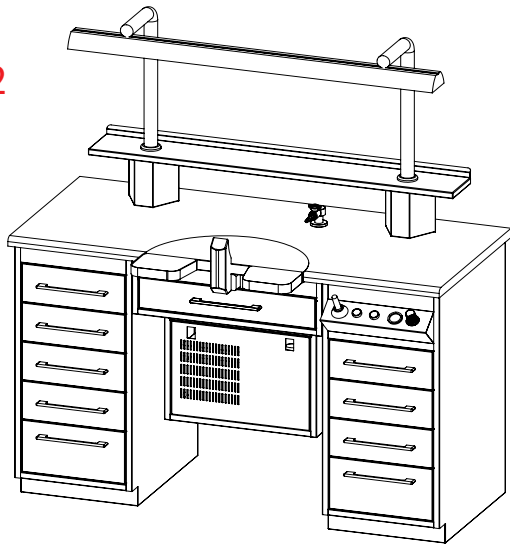

1050 600 890

LAMINATE TOP

COMPACT LAMINATE TOP (HPL)

CORIAN TOP

Regular

Soft Closing

WB-02

1 Central Drawer
8 Storage Drawers
Air syring, Gas faucet, Barometer, Air Regulator
With Vacuum

1360 600 890

LAMINATE TOP

COMPACT LAMINATE TOP (HPL)

CORIAN TOP

Regular

Soft Closing

WB-03

1 Central Drawers on each side
4 Storage Drawers
Air syring, Gas faucet, Barometer, Air Regulator
With Vacuum