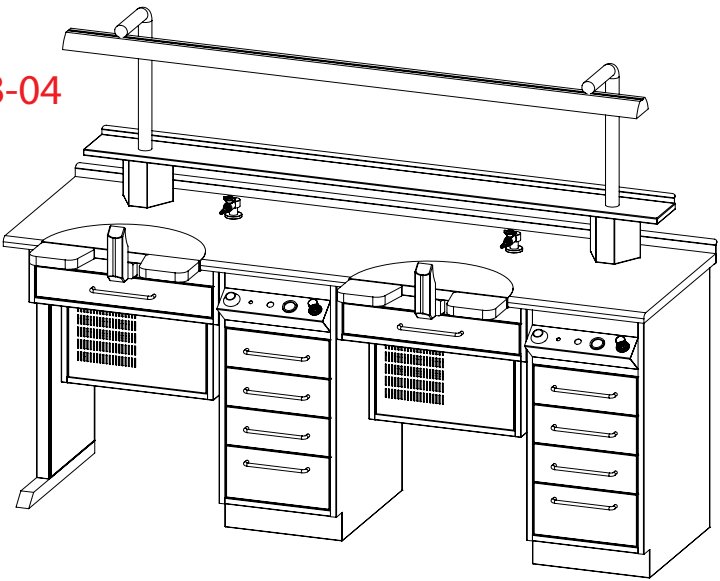

1710 600 890

LAMINATE TOP

COMPACT LAMINATE TOP (HPL)

CORIAN TOP

Regular

Soft Closing

WB-04

1 Central Drawer on each side
8 Storage Drawers
Air syring, Gas faucet, Barometer, Air Regulator
With Vacuum

2020 600 890

LAMINATE TOP

COMPACT LAMINATE TOP (HPL)

CORIAN TOP

WB-B01

1 Drawer
Right or left side 4 Storage Drawers
Air syringe
Without Vacuum

1110 600 890

LAMINATE TOP