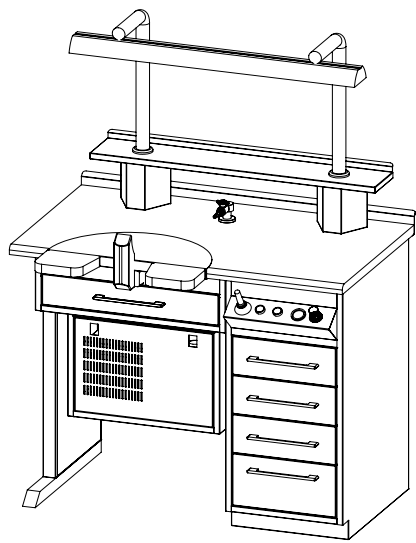

2 Central Drawers on eachside
8 Storage Drawers
Air syring
Gas faucet
With 2 side vacuum

2078 600 890

LAMINATE TOP

COMPACT LAMINATE TOP (HPL)

CORIAN TOP

WB-01

1 Central Drawer
Right or left side 4 Storage Drawers
Air syring, Gas faucet, Barometer, Air Regulator
With Vacuum

1050 600 890

LAMINATE TOP

COMPACT LAMINATE TOP (HPL)

CORIAN TOP

Regular

Soft Closing

WB-02

1 Central Drawer
8 Storage Drawers
Air syring, Gas faucet, Barometer, Air Regulator
With Vacuum