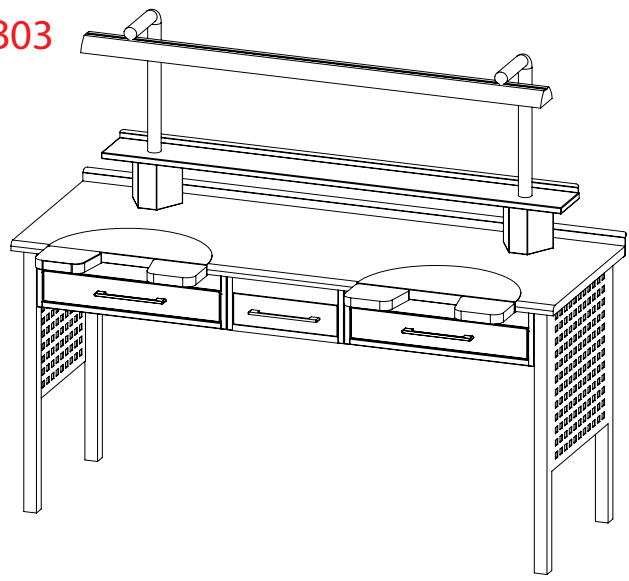

2020 600 890

LAMINATE TOP

COMPACT LAMINATE TOP (HPL)

CORIAN TOP

WB-B01

1 Drawer
Right or left side 4 Storage Drawers
Air syringe
Without Vacuum

1110 600 890

LAMINATE TOP

COMPACT LAMINATE TOP (HPL)

CORIAN TOP

Regular

Soft Closing

WB-B02

1 Central Drawer
2 Storage Drawers
Air syringe
Without Vacuum

1478 600 890

LAMINATE TOP

COMPACT LAMINATE TOP (HPL)

CORIAN TOP

Regular

Soft Closing

WB-B03

1 Central Drawer each side
1 Storage Drawers
Air syring
Without Vacuum

1710 600 890

LAMINATE TOP