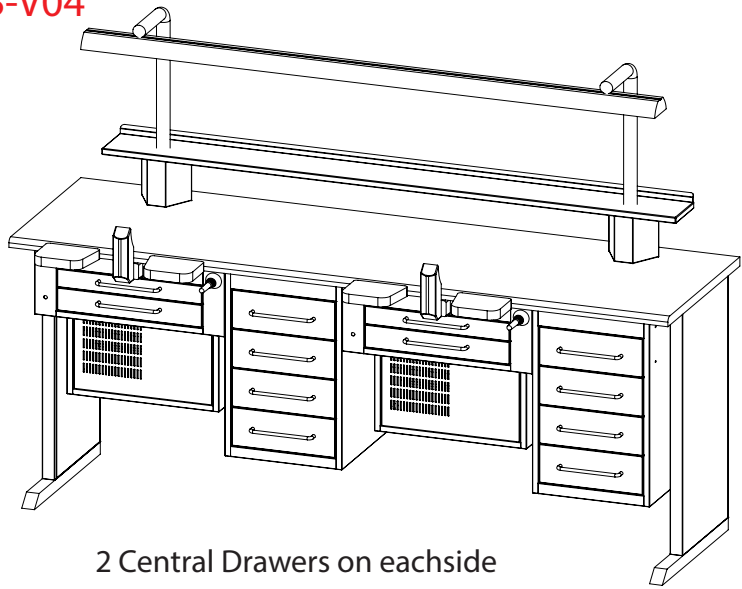

2 Central Drawers on each side
4 Storage Drawers
Air syring
Gas faucet
With 2 side vacuum

1710 600 890

LAMINATE TOP

COMPACT LAMINATE TOP (HPL)

CORIAN TOP

Regular

Soft Closing

WB-V04

2 Central Drawers on eachside
8 Storage Drawers
Air syring
Gas faucet
With 2 side vacuum

2078 600 890

LAMINATE TOP

COMPACT LAMINATE TOP (HPL)

CORIAN TOP

WB-01

1 Central Drawer
Right or left side 4 Storage Drawers
Air syring, Gas faucet, Barometer, Air Regulator
With Vacuum

1050 600 890

LAMINATE TOP

COMPACT LAMINATE TOP (HPL)

CORIAN TOP

Regular

Soft Closing

WB-02

1 Central Drawer
8 Storage Drawers
Air syring, Gas faucet, Barometer, Air Regulator
With Vacuum